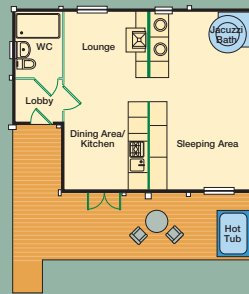

## Gardeners Lodge

Sleeps 2

Fresh look for 2013. New soft furnishings. This luxury one bedroom lodge gives you all the comfort and space you need for a relaxing break. It features a king-size four poster bed, spa bath and a large timber deck with sunken outdoor hot tub.

## Poachers Lodge

Sleeps 2

Fresh look for 2013. Open plan, perfect for a romantic break. King size four poster, 6ft circular Jacuzzi bath and separate spacious shower room. Large cosy leather couch. Large timber deck with sunken outdoor hot tub. No pets.

## Keepers Lodge

Sleeps 4

New soft furnishings. Popular luxury lodge. One double with TV and traditional oak canopy bed and one twin. Bathroom with separate walk in shower. Large timber deck with sunken outdoor hot tub.