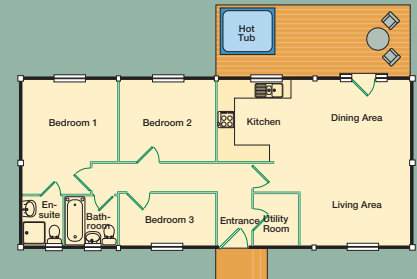

Woodmans Lodge

Sleeps 5

New look for 2013. New soft furnishings. Very spacious luxury lodge ideal for families. One K/S four poster or oak canopy bed and en-suite shower, one twin and one single room.

Family bathroom. Large timber deck with sunken outdoor hot tub.

Visit www.griffonforest.co.uk for details of all our special offers and last minute deals.