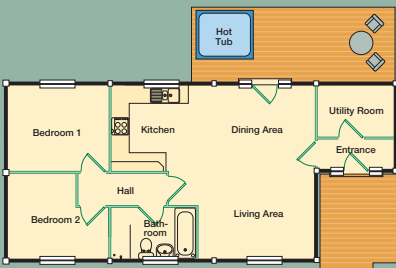

## Poachers Lodge

Sleeps 2

Fresh look for 2013. Open plan, perfect for a romantic break. King size four poster, 6ft circular Jacuzzi bath and separate spacious shower room. Large cosy leather couch. Large timber deck with sunken outdoor hot tub. No pets.

## Poachers Premier Lodge

Sleeps 2

The forest's finest! Beautifully designed and furnished open plan lodge, perfect luxury for a romantic break or honeymoon. King size four poster bed. Superb bathing area with 6ft circular Jacuzzi bath and spacious walk in shower. Large timber deck with sunken outdoor hot tub. No pets.

## Keepers Lodge

Sleeps 4

New soft furnishings. Popular luxury lodge. One double with TV and traditional oak canopy bed and one twin. Bathroom with separate walk in shower. Large timber deck with sunken outdoor hot tub.